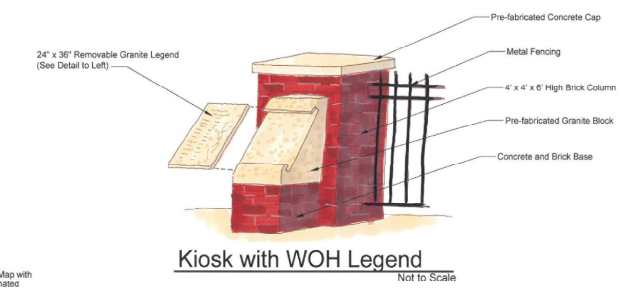

The National Infantry Museum

Walk of Honor

Concept Plan

Legend	
Description	Qty
6' x 6' Monument Space	15
10' x 10' Monument Space	20
15' x 15' Monument Space	14
20' x 20' Monument Space	4
25' x 25' Monument Space	6
30' x 30' Monument Space	1
Total Spaces	60